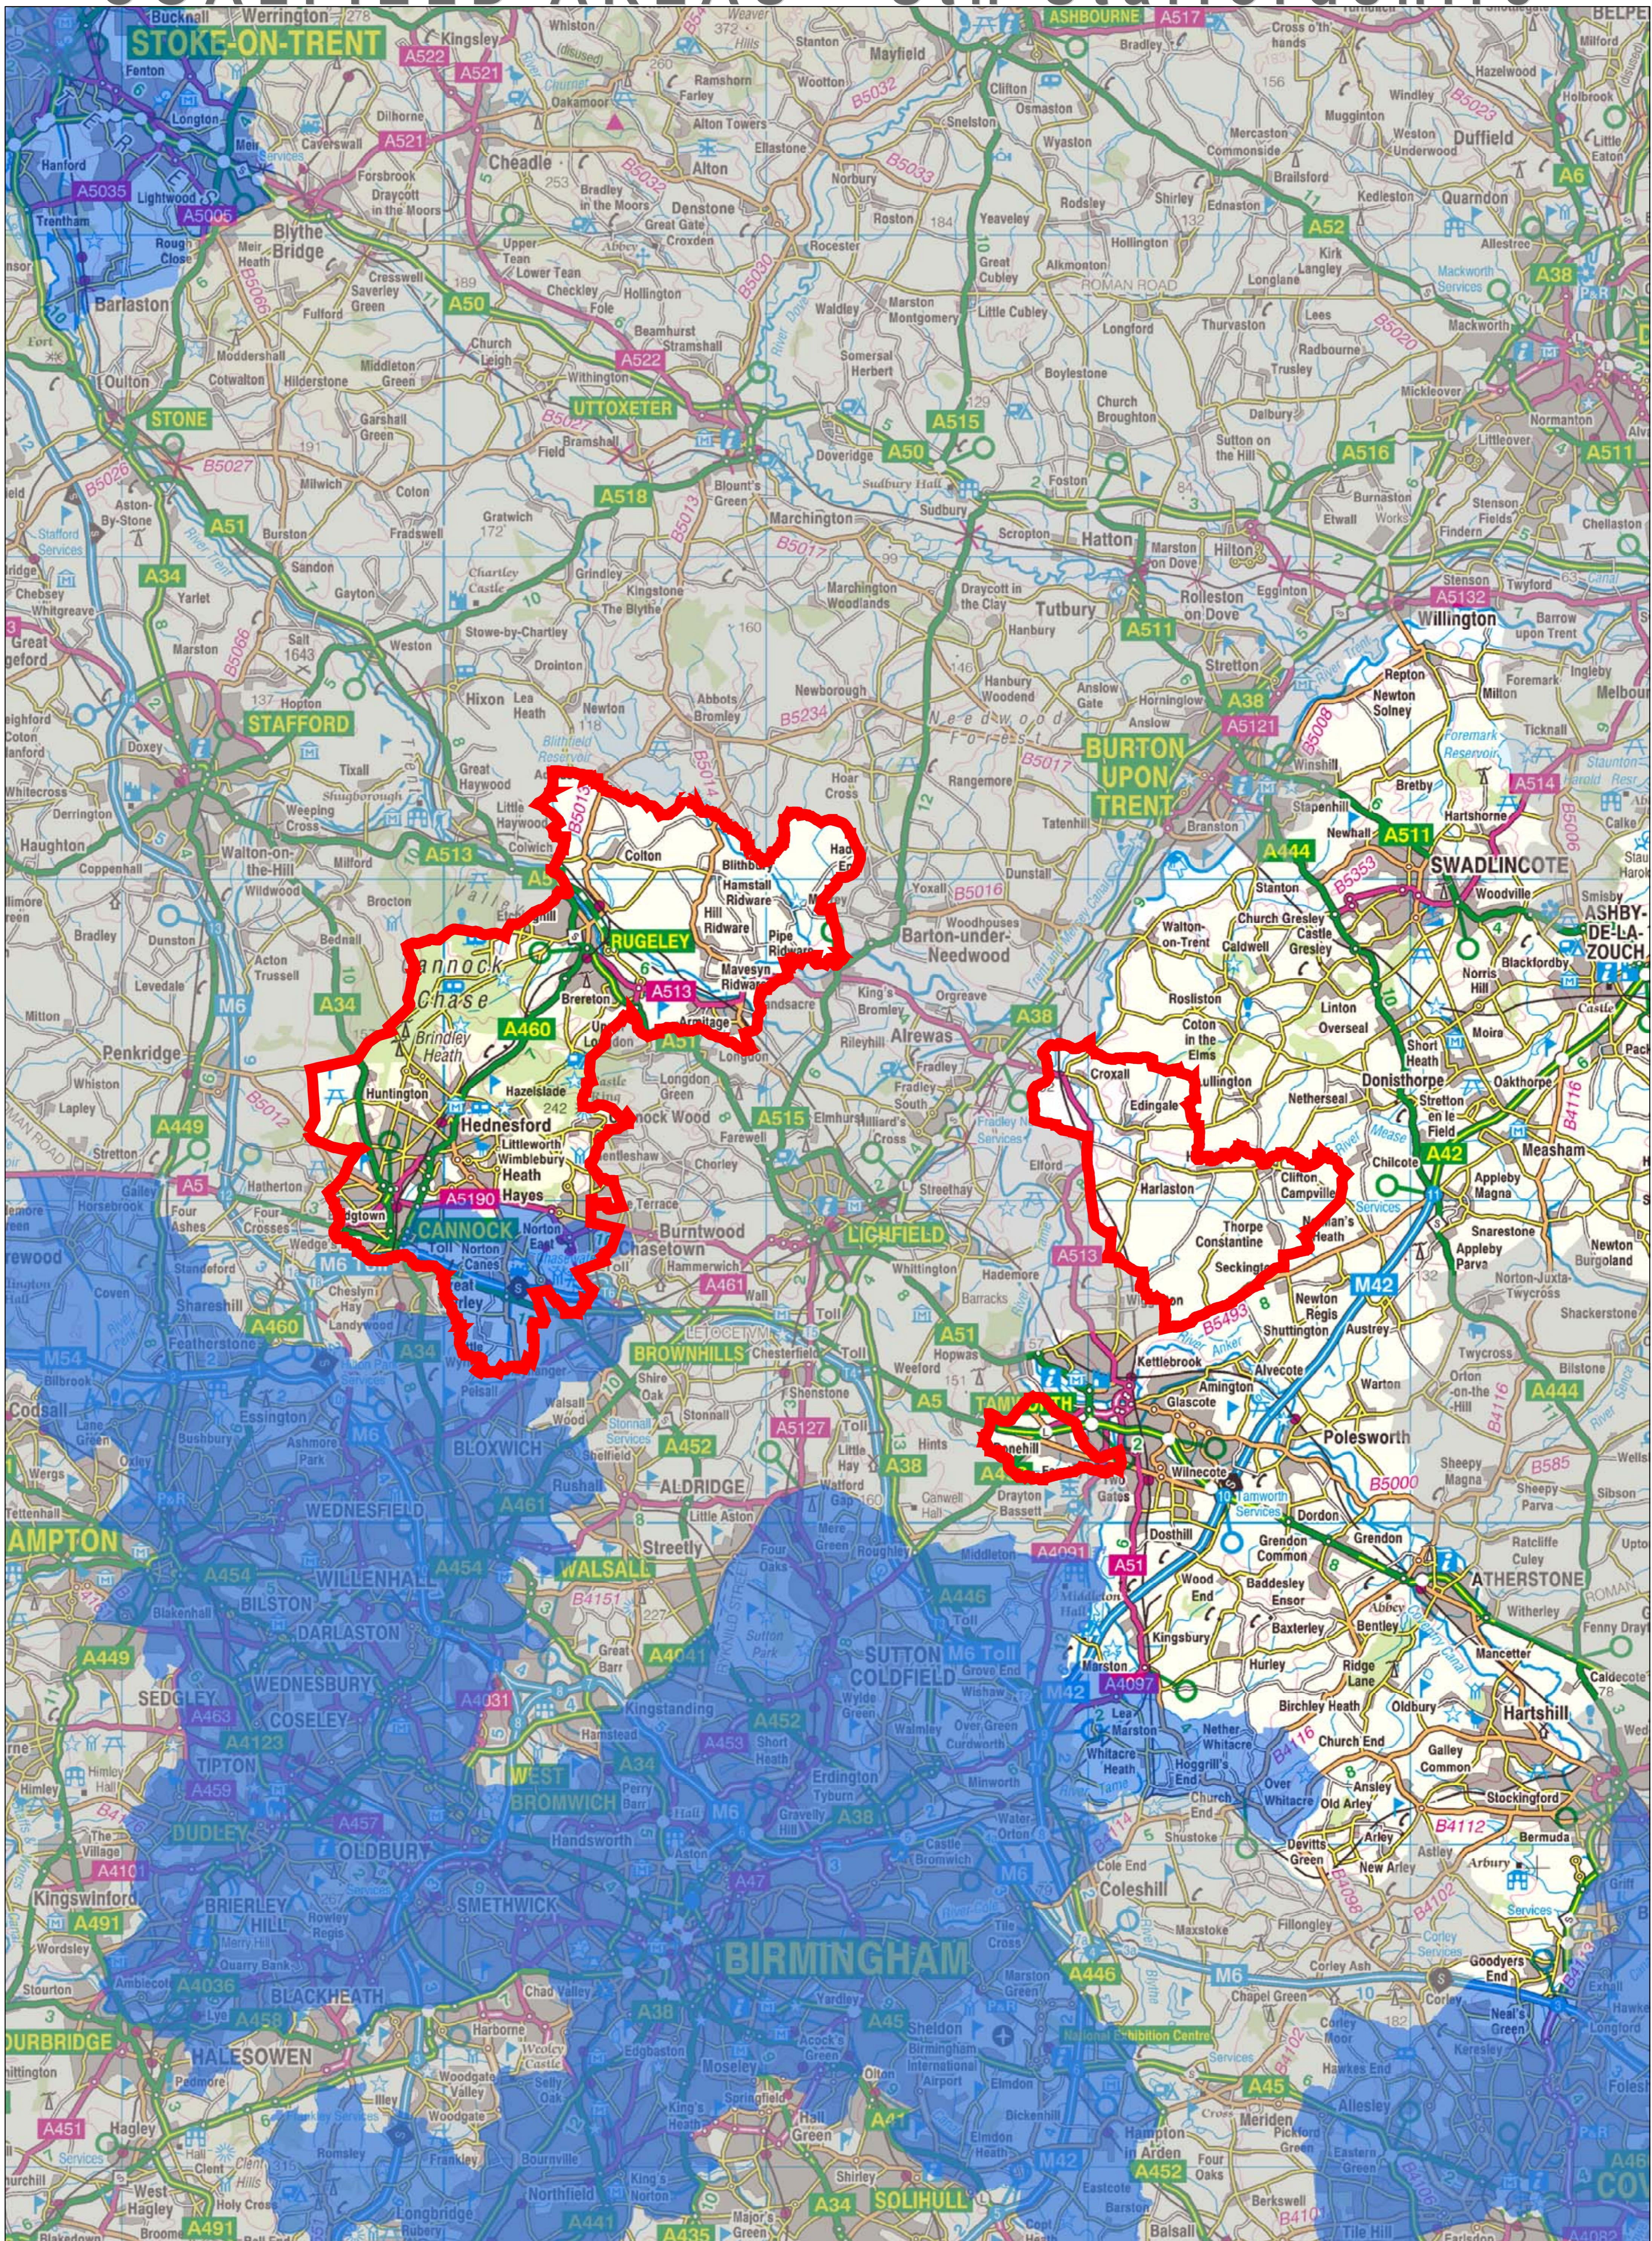

COALFIELD AREAS - Sth Staffordshire

Assisted Area - Tier 1
 Assisted Area - Tier 2
 Coal Fields - 2004

Produced by the GIS Unit, PLUS5, ODPM, using the Ordnance Survey 2002 Boundary Line data, with the sanction of the Controller of HM Stationery Office. Licence No. 100018986. © Crown Copyright 2004.