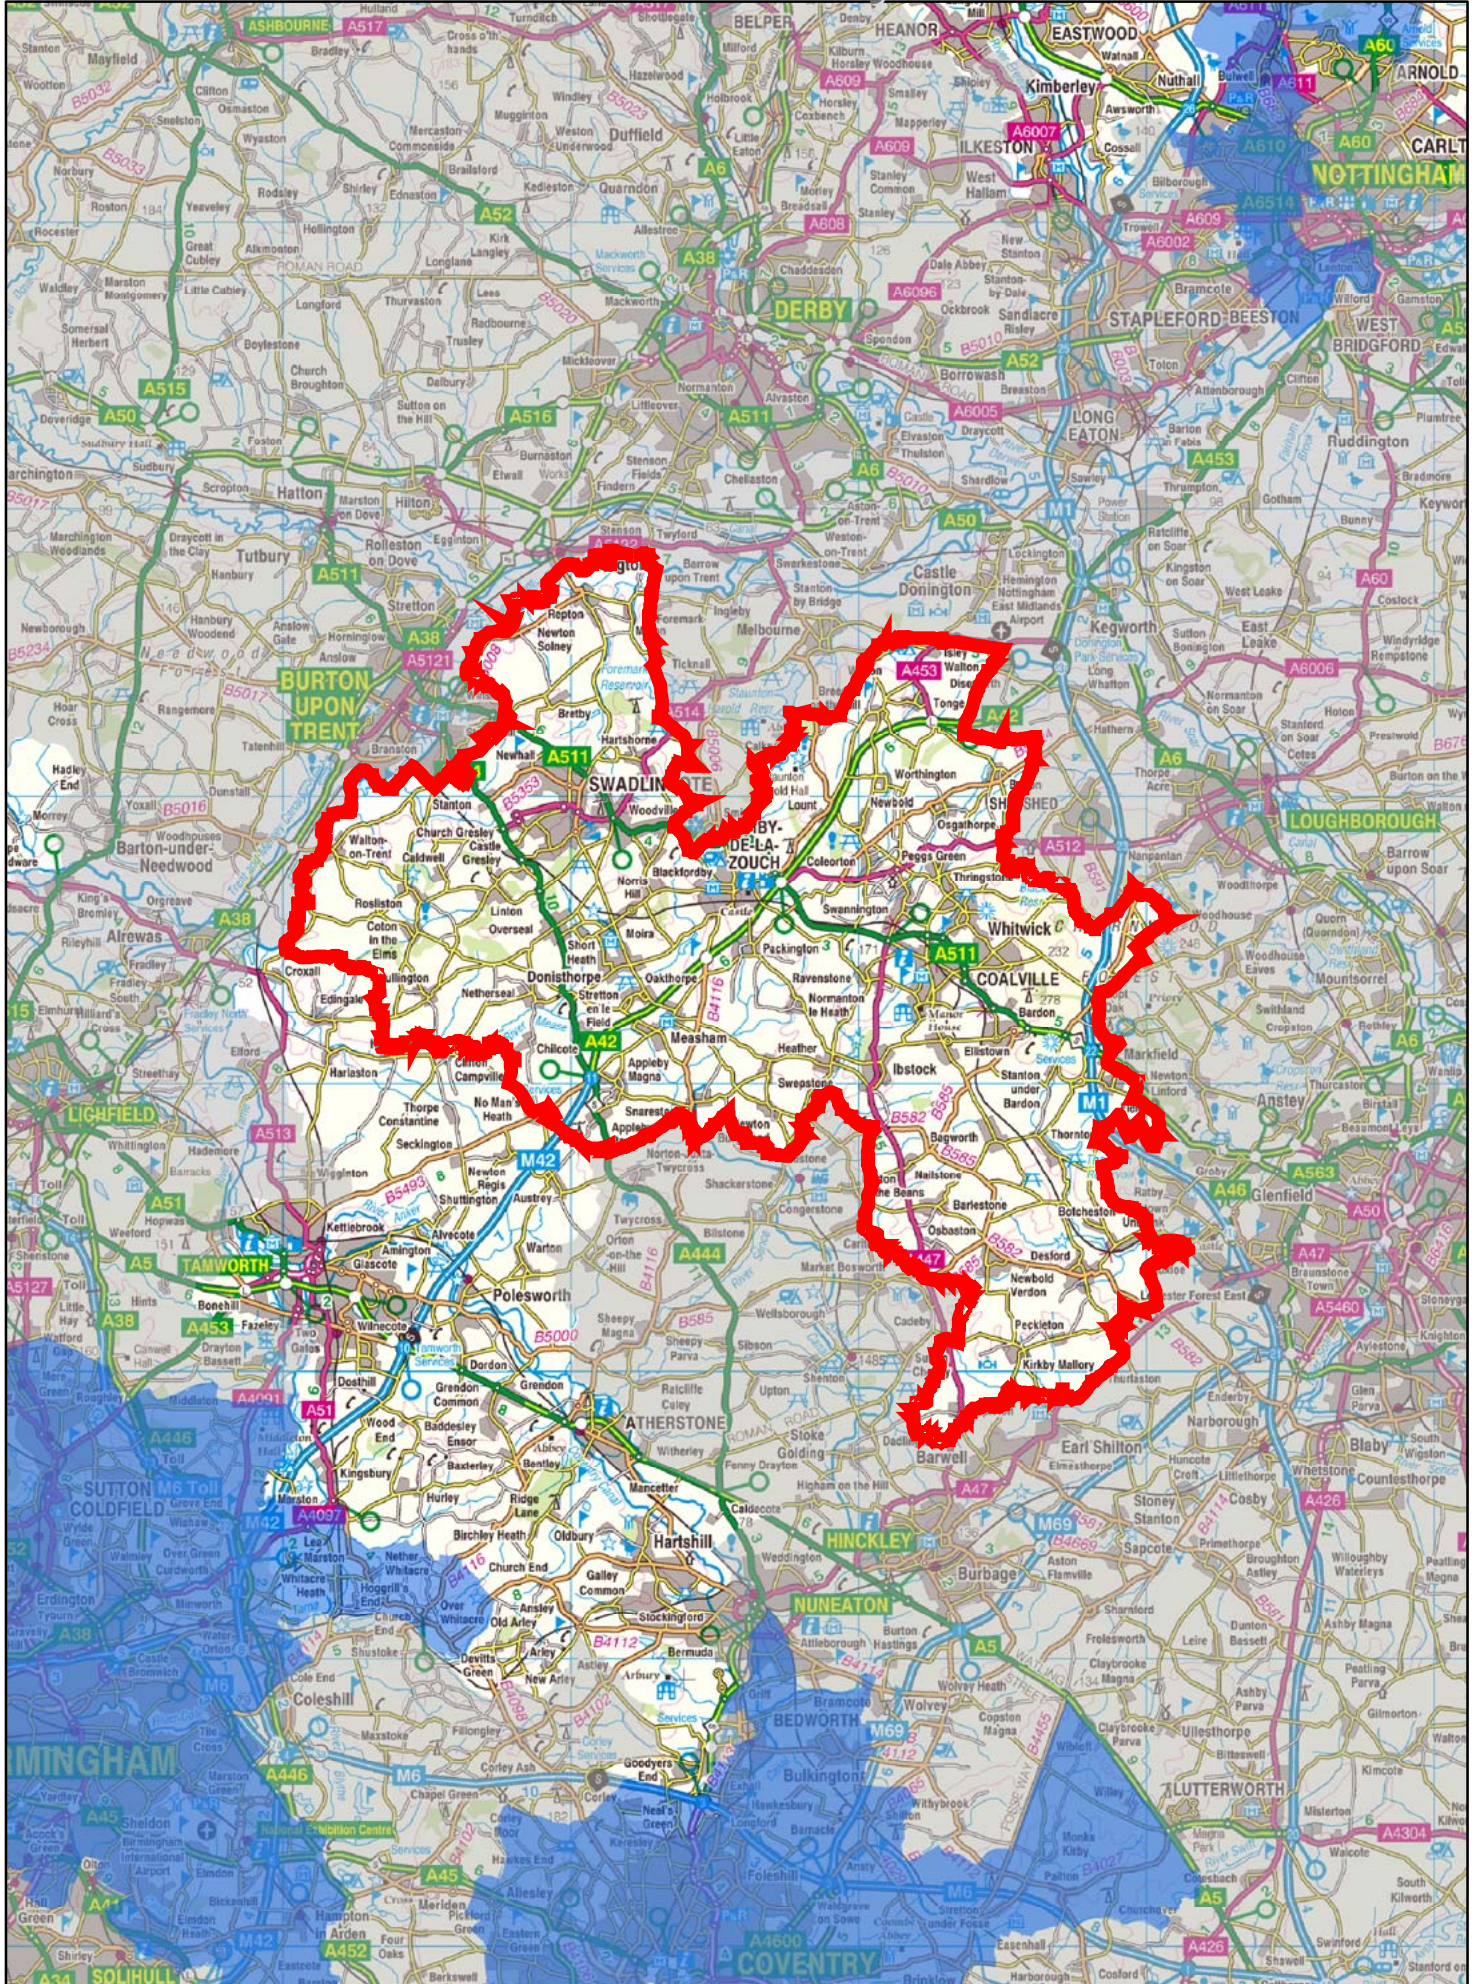

COALFIELD AREAS - Sth Derby/NW Leicestershire

Assisted Area
- Tier 1

Assisted Area
- Tier 2

Coal Fields - 2004

Produced by the GIS Unit, PLUS5, ODPM,
using the Ordnance Survey 2002 Boundary Line data with the sanction of the Controller of HM
Stationery Office Licence No. 100019986. © Crown Copyright 2004.