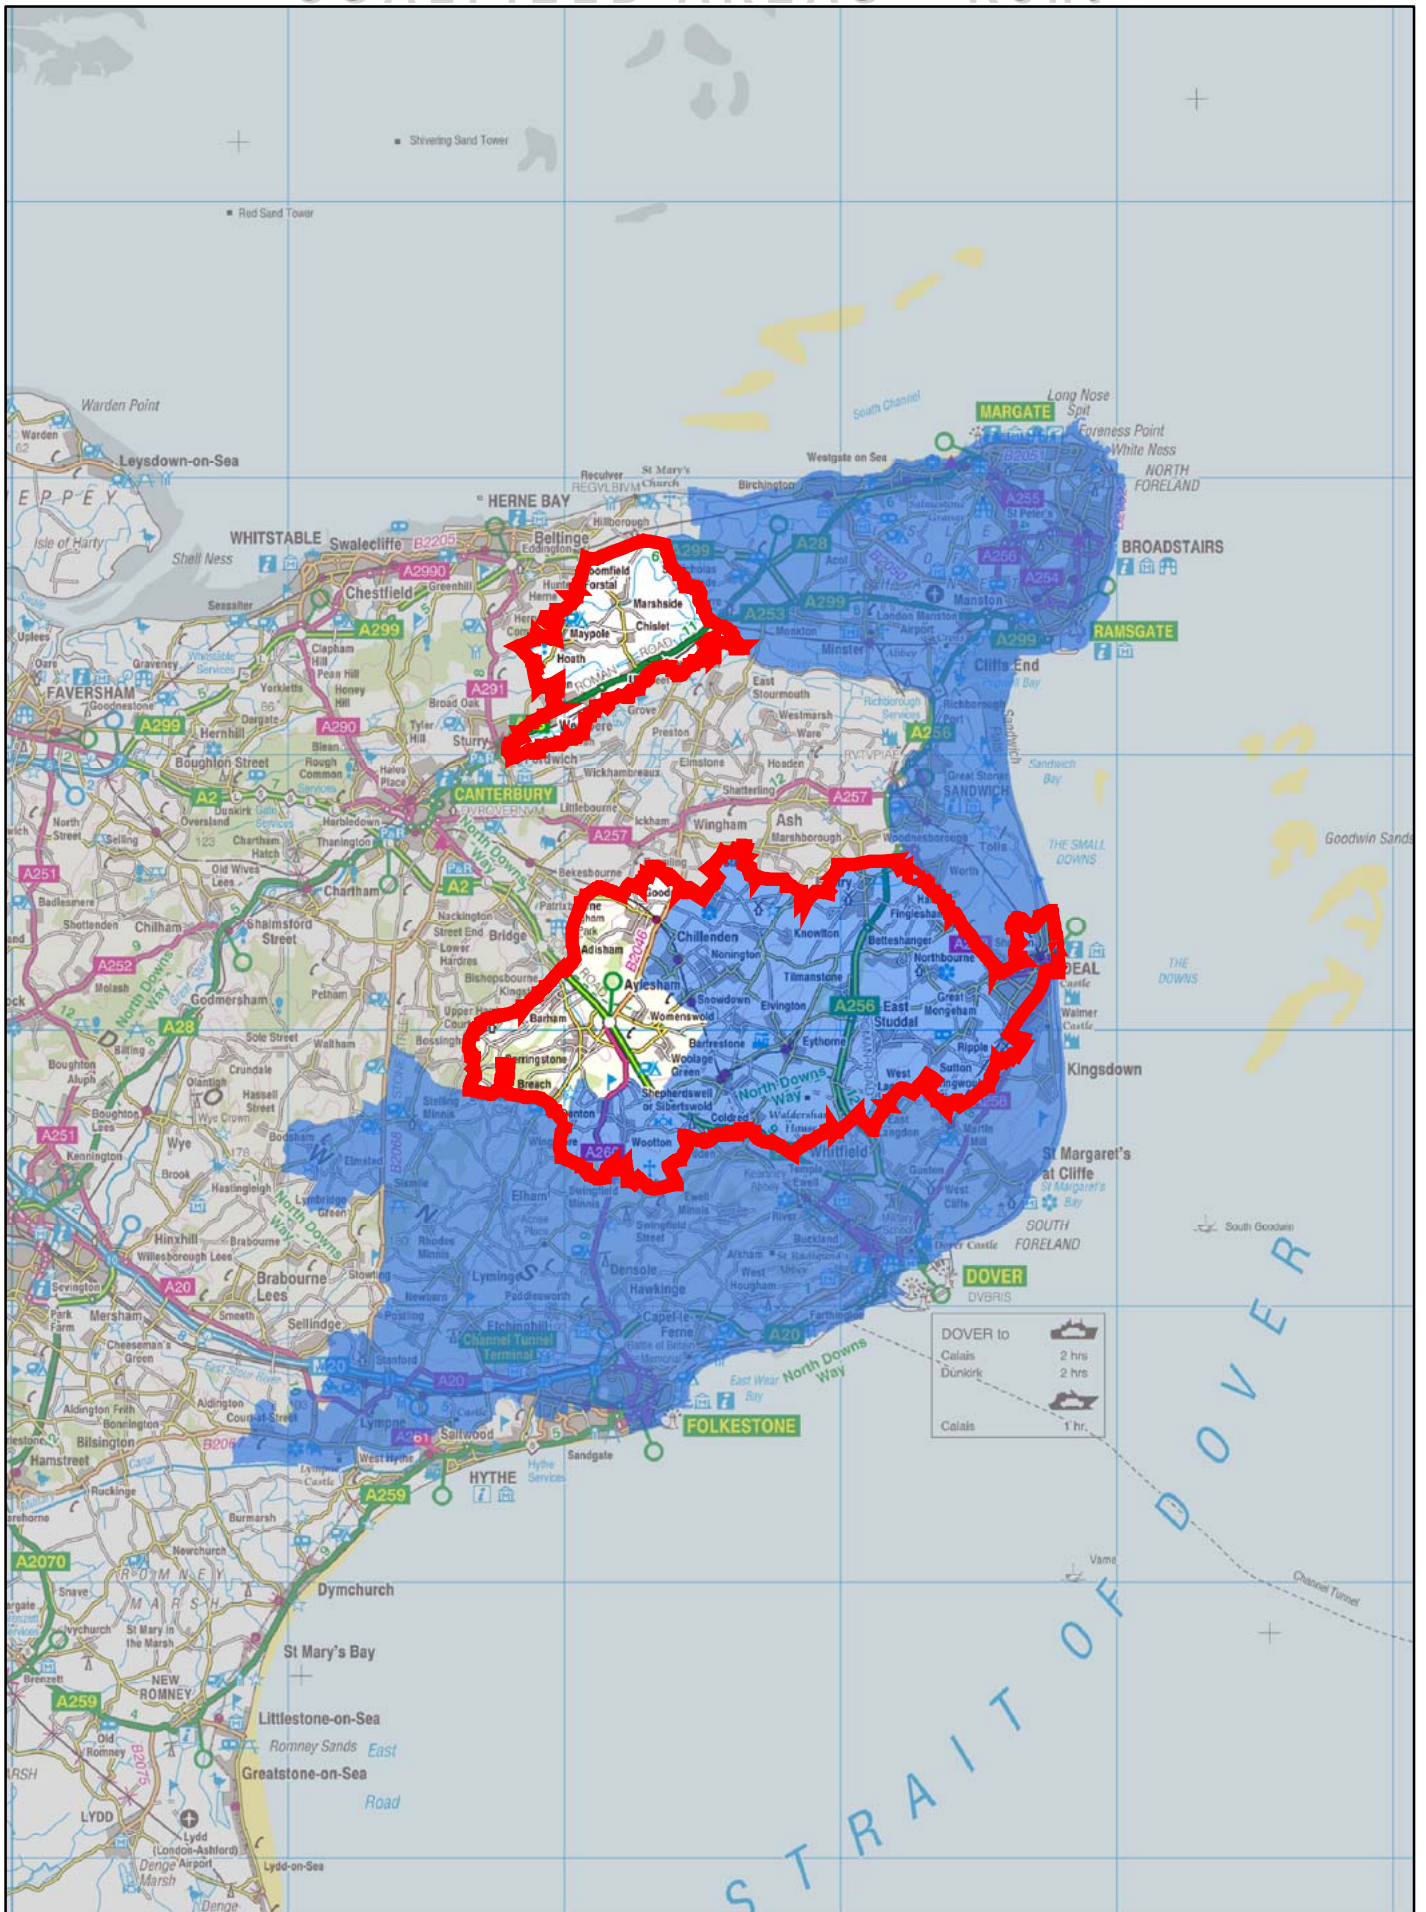

COALFIELD AREAS - Kent

Assisted Area - Tier 1
 Assisted Area - Tier 2
 Coal Fields - 2004

Produced by the GIS Unit, PLUS, ODPM, using the Ordnance Survey 2002 Boundary Line data with the sanction of the Controller of Her Majesty's Stationery Office Licence No. 100018986. © Crown Copyright 2004.