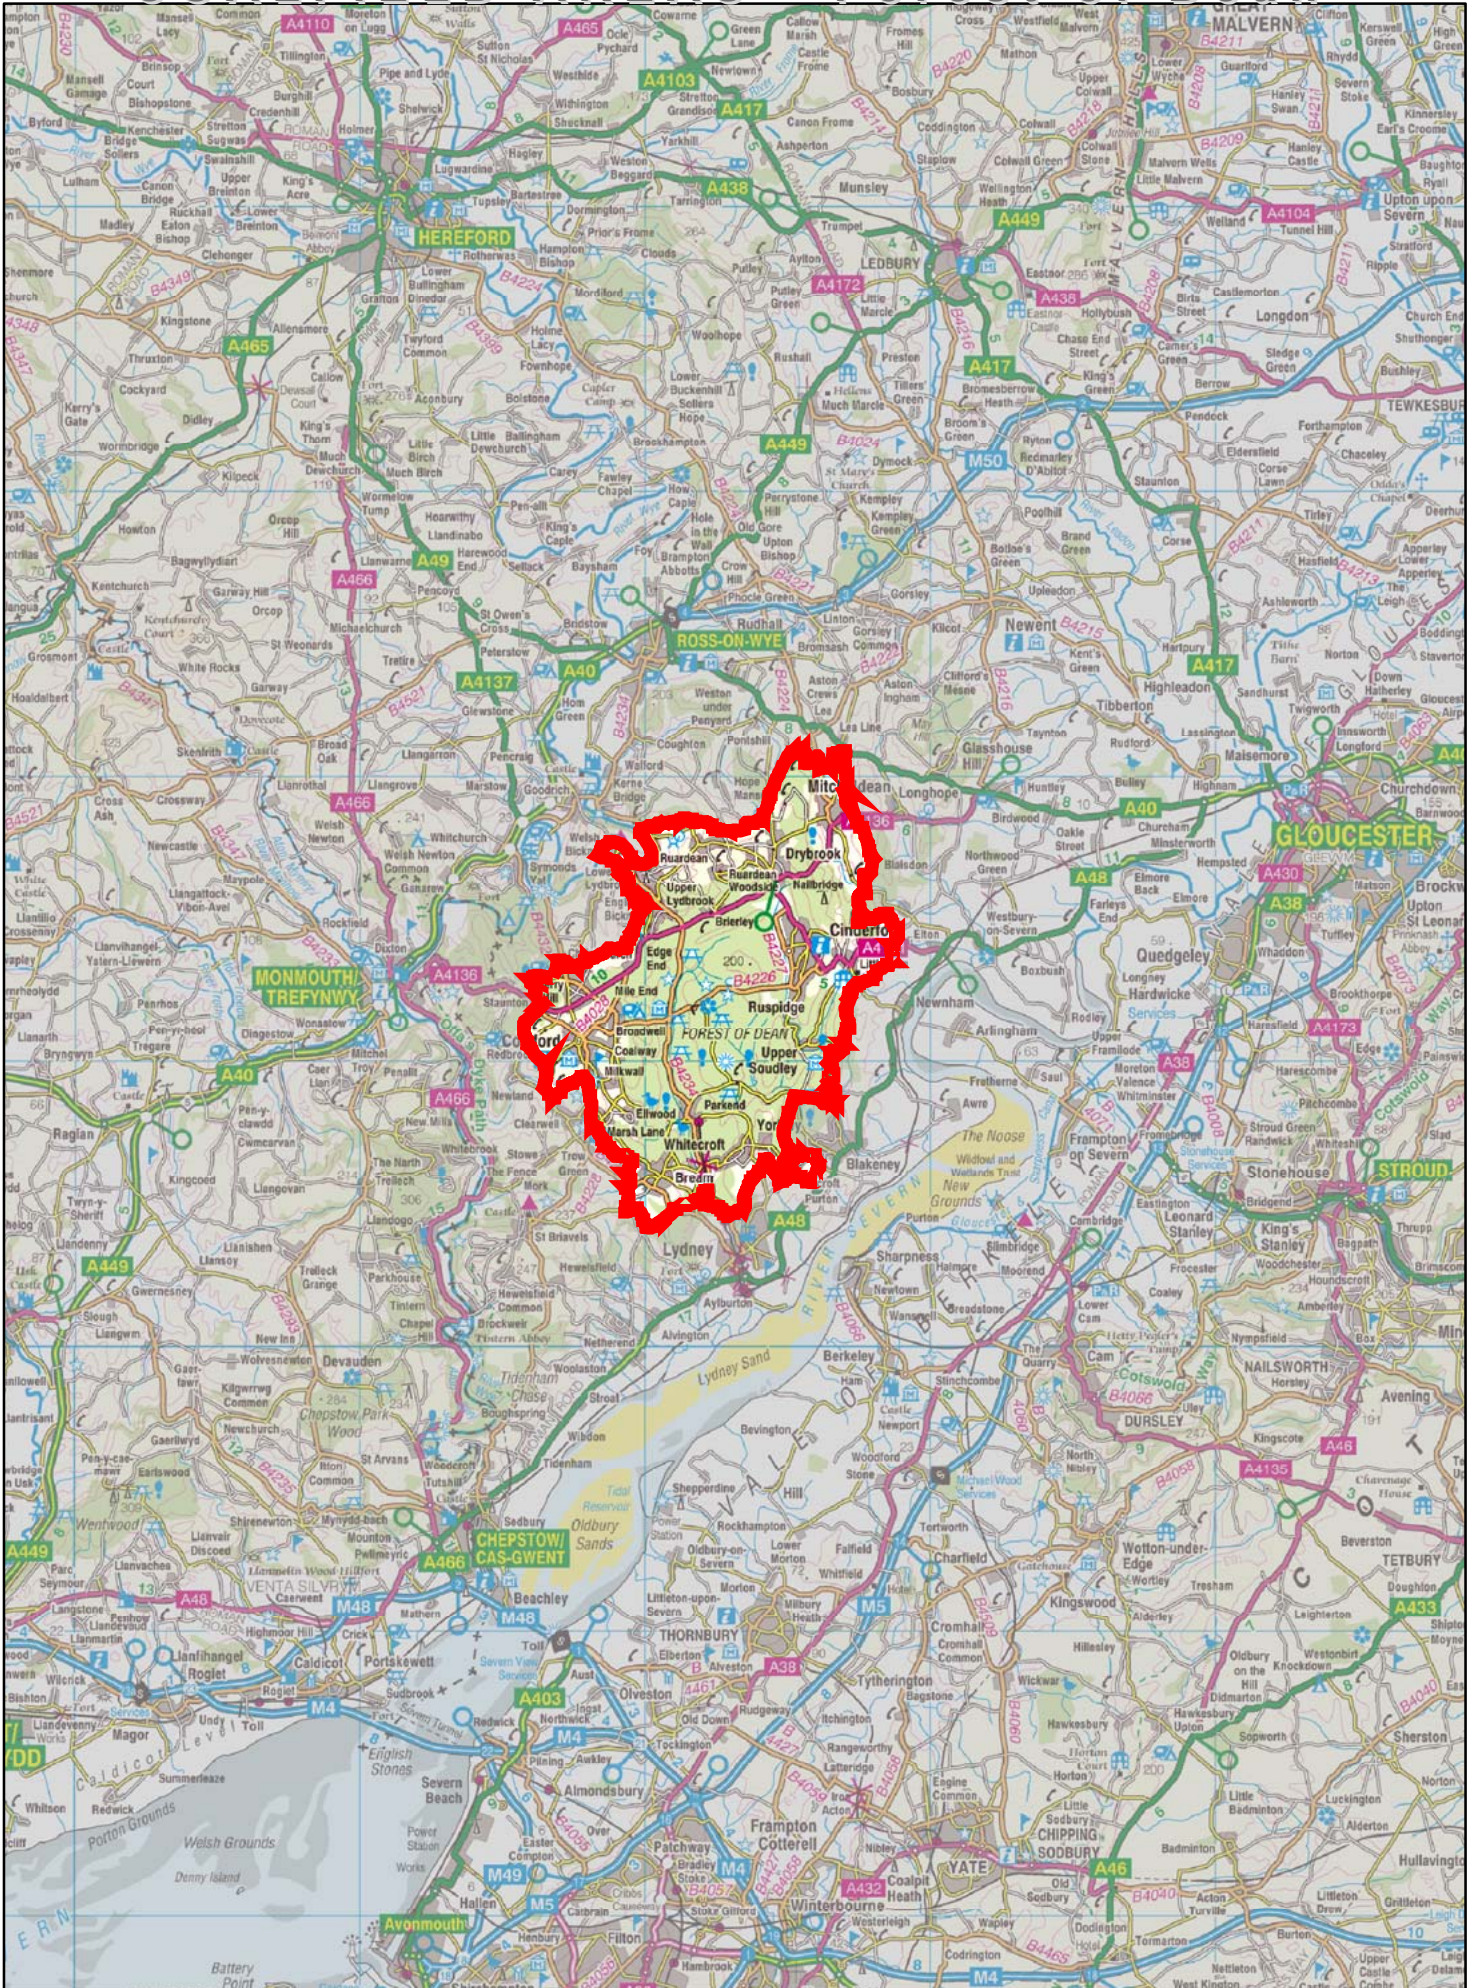

COALFIELD AREAS - Forest of Dean

Assisted Area
- Tier 1

Assisted Area
- Tier 2

Coal Fields - 2004

Produced by the GIS Unit, PLUS5, ODPM,
using the Ordnance Survey 2002 Boundary Line data with the sanction of the Controller of HM
Stationery Office Licence No. 100018986. © Crown Copyright 2004.