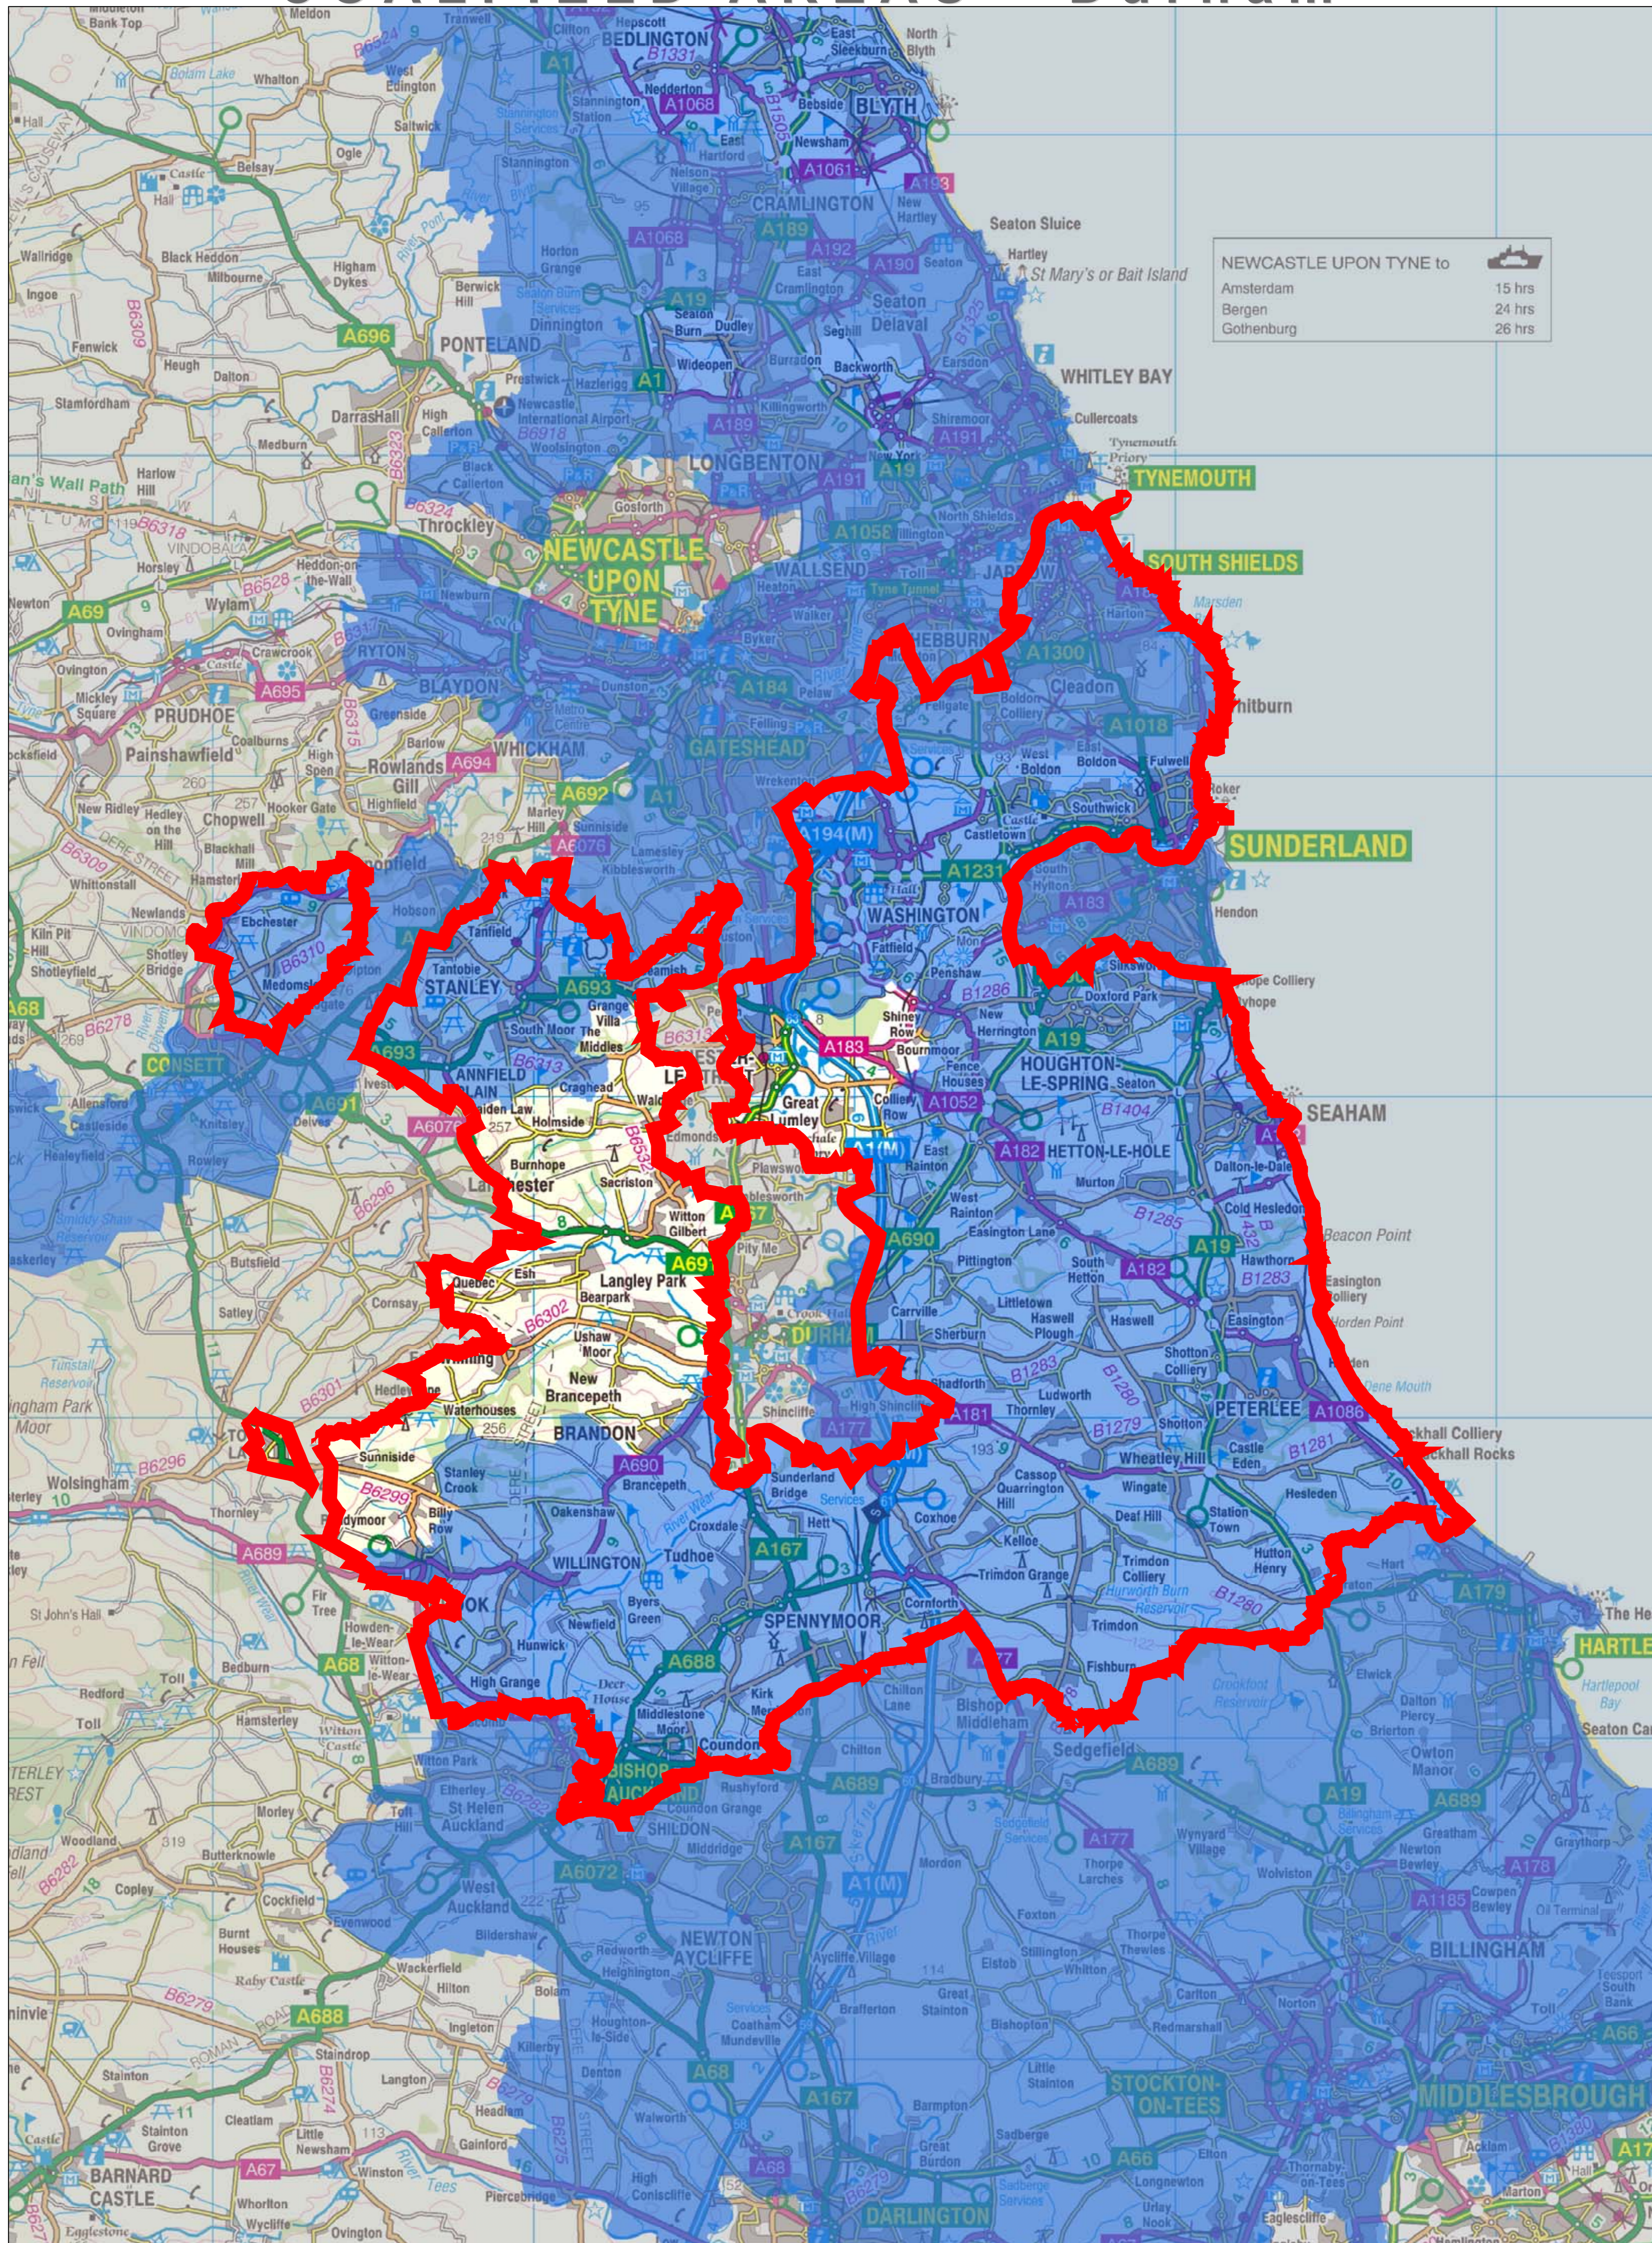

COALFIELD AREAS - Durham

NEWCASTLE UPON TYNE to	
Amsterdam	15 hrs
Bergen	24 hrs
Gothenburg	26 hrs

Assisted Area - Tier 1
 Assisted Area - Tier 2
 Coal Fields - 2004

Produced by the GIS Unit, PLUS5, ODPM, using the Ordnance Survey 2002 Boundary Line data, with the sanction of the Controller of HM Stationery Office. Licence No. 100018986. © Crown Copyright 2004.