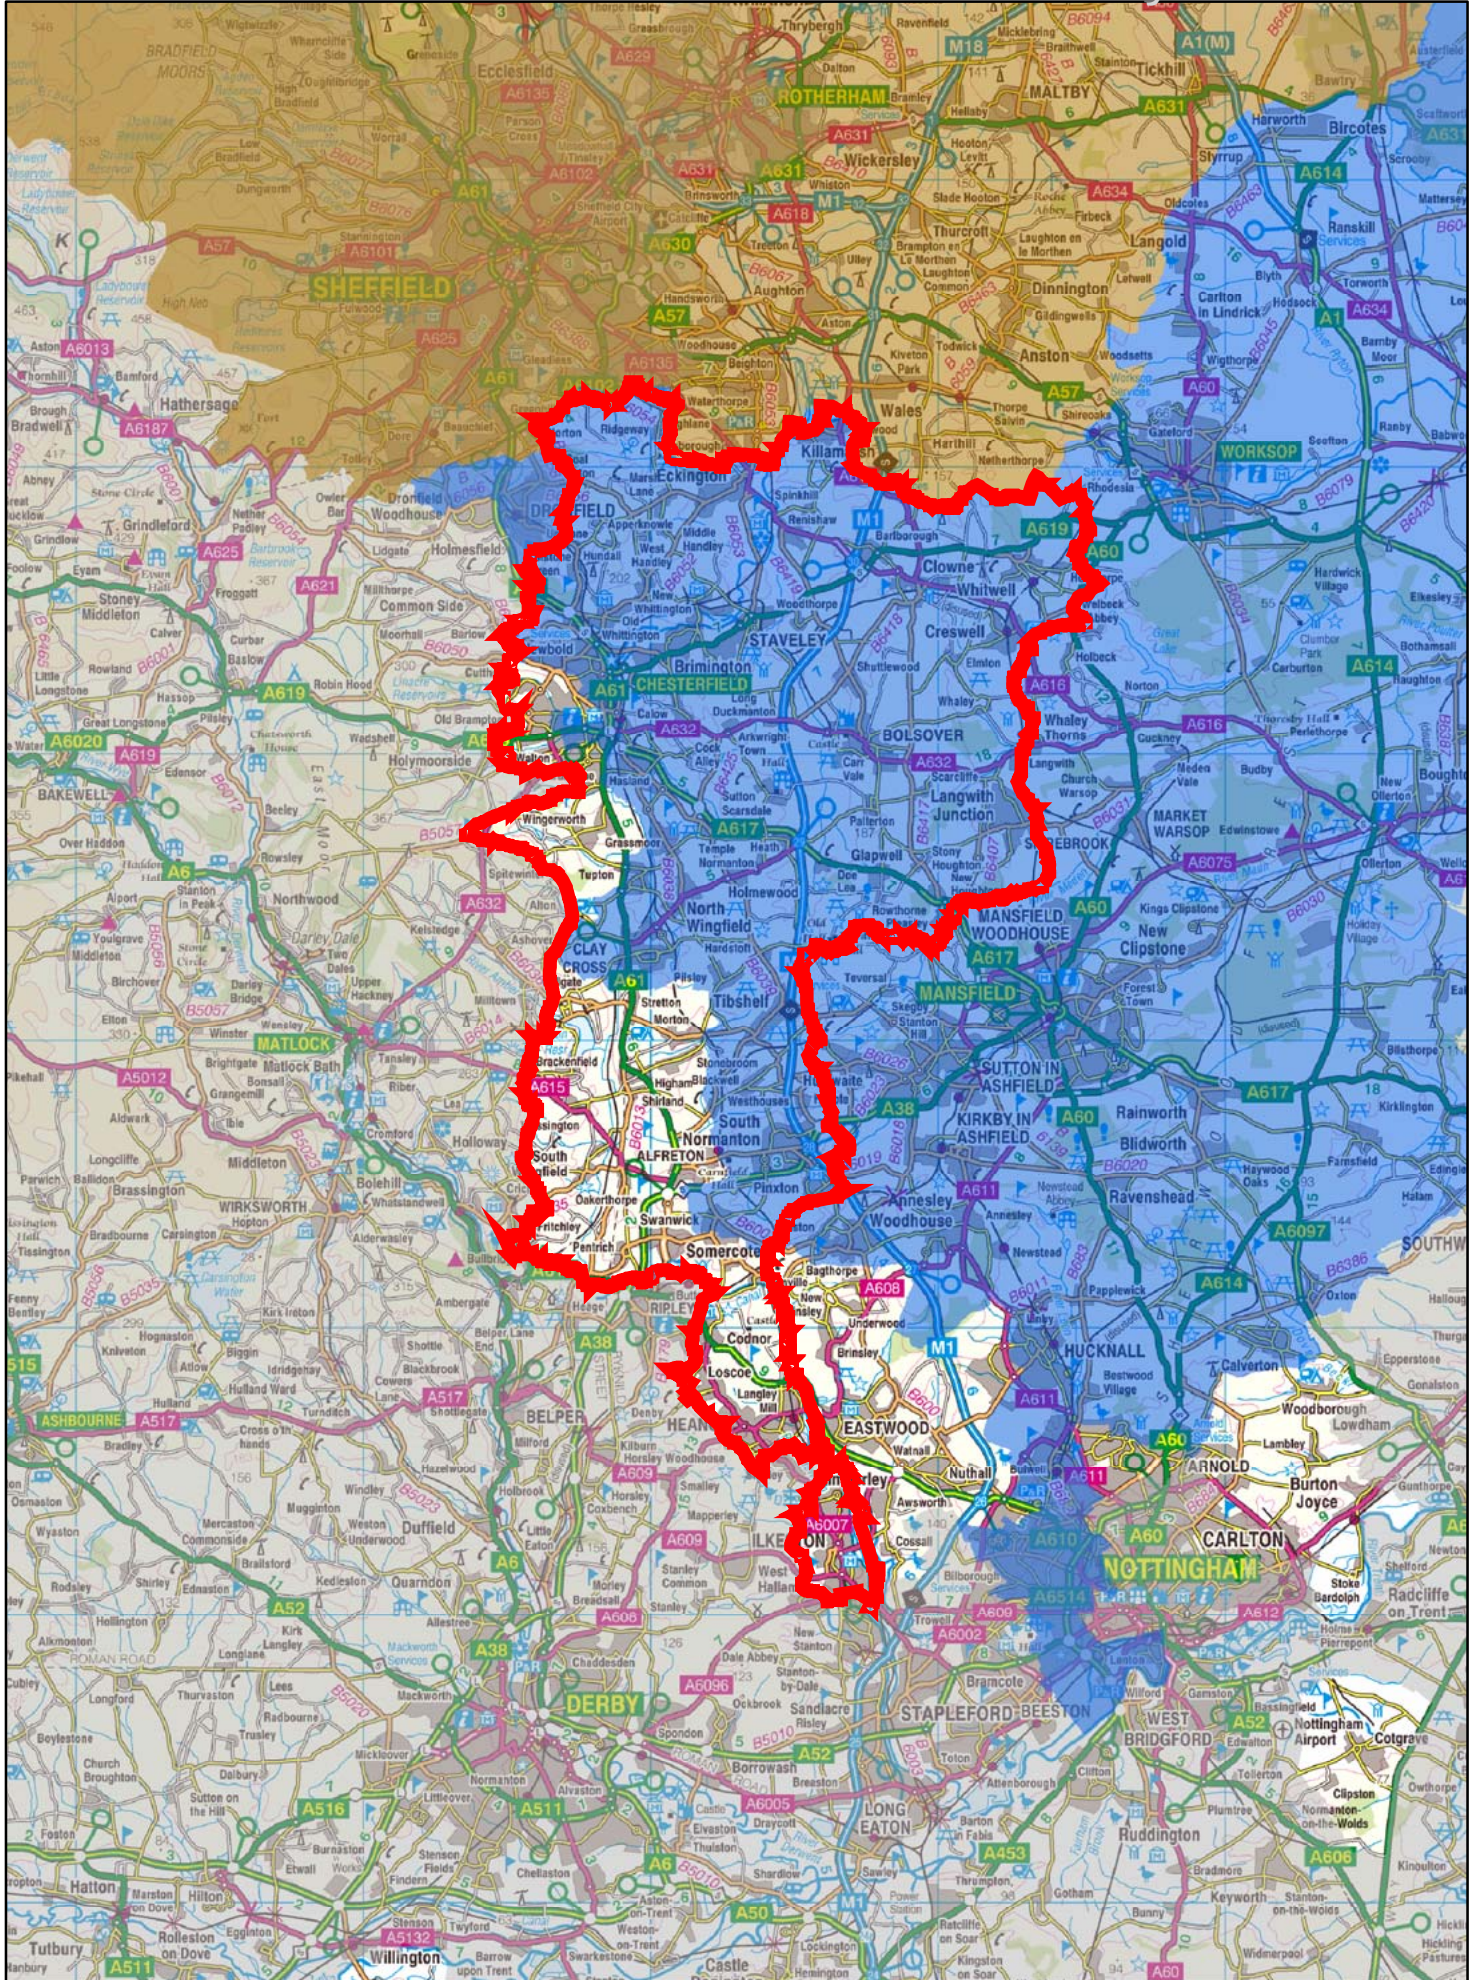

COALFIELD AREAS - Derby

Assisted Area - Tier 1
 Assisted Area - Tier 2
 Coal Fields - 2004

Produced by the GIS Unit, PLUS, ODPM, using the Ordnance Survey 2002 Boundary Line data with the sanction of the Controller of HM Stationery Office Licence No. 100018986. © Crown Copyright 2004.